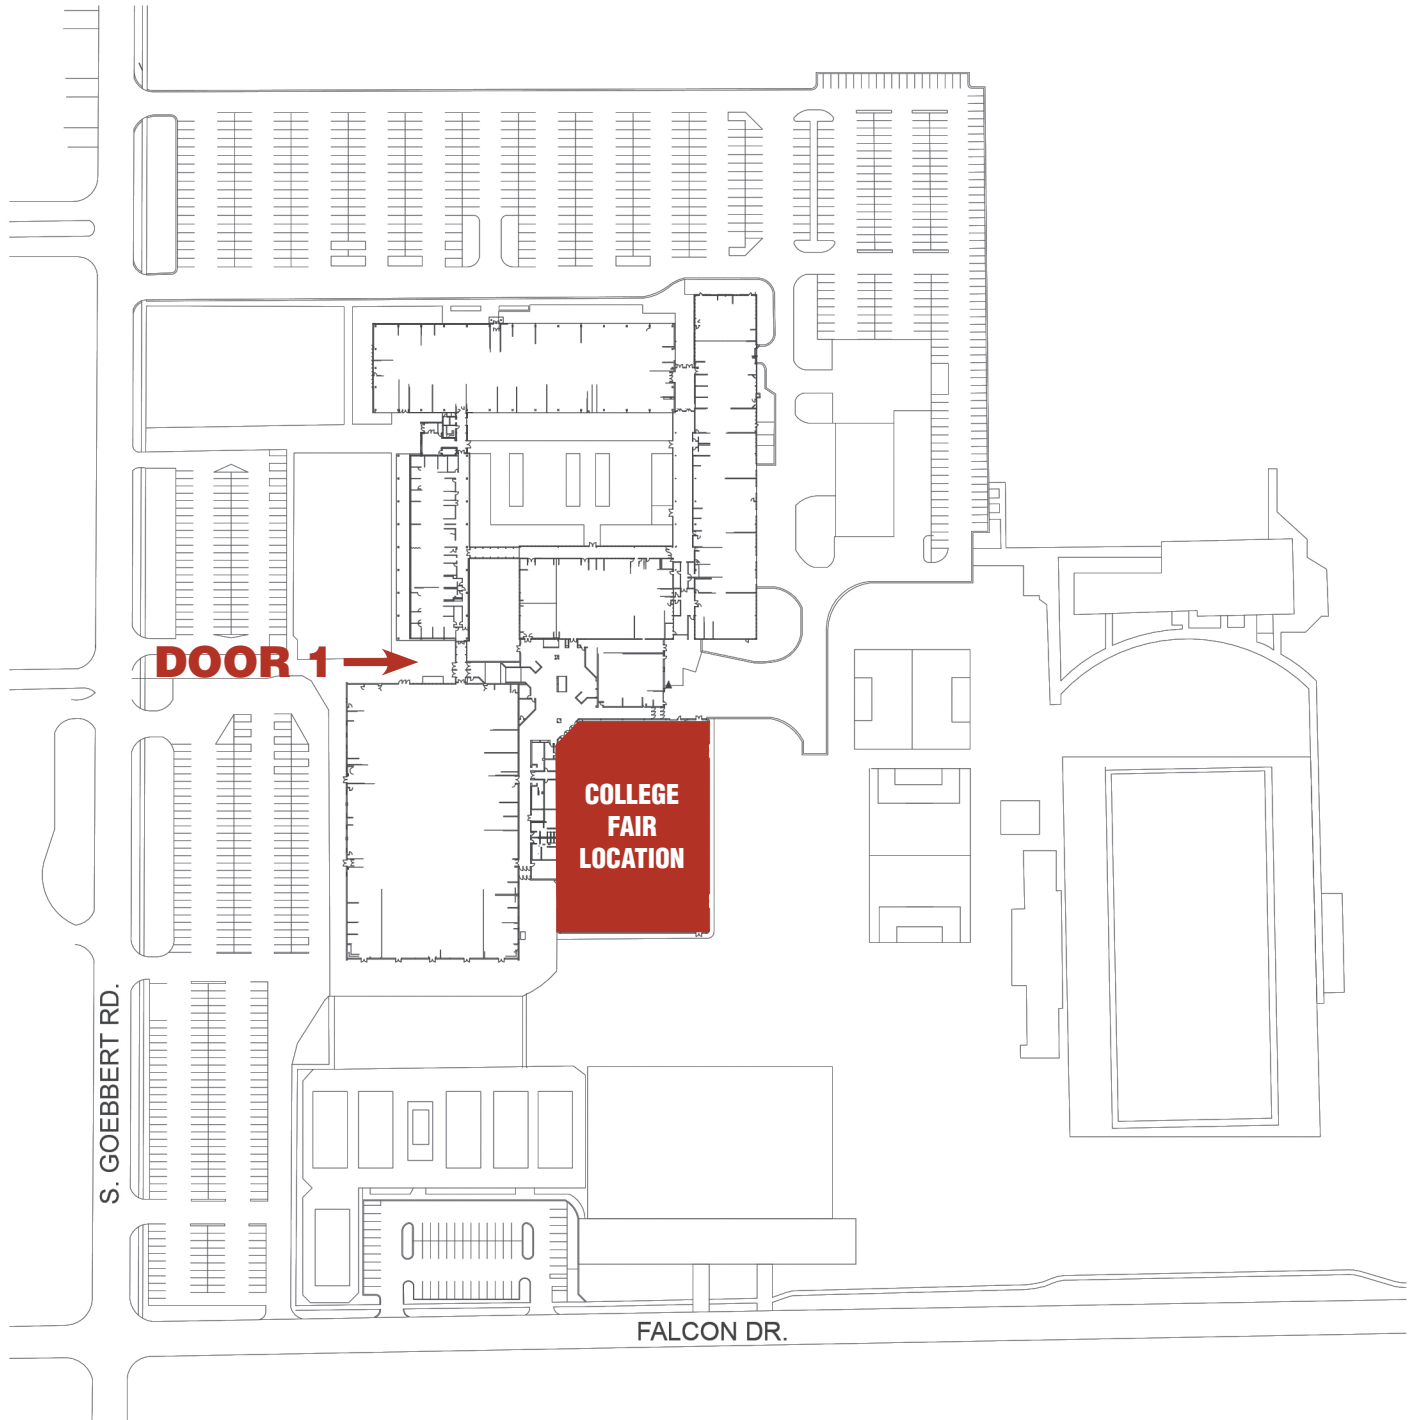

FOREST VIEW EDUCATIONAL CENTER PARKING MAP

On-street parking will be permitted on Goebbert Road during the April 9, 2019 College Fair, between the hours of 6:30 - 8:30 p.m.

ENTER THROUGH DOOR 1

District 214 College Fair Floorplan - Forest View Educational Center